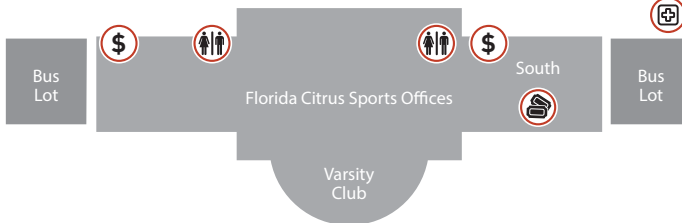

Gate A

Gate F

Camping World Plaza Deck

Gate E

Gate B

RIO GRANDE AVENUE

Gate D

Gate C

Loading Dock

1st Floor

- ADA Seating
- Bunker Suites
- CenterState Club
- Open-Air Club
- Loge Seating
- Field Level
- Plaza Level
- Suite Level
- Terrace Level
- Veranda Suite
- Restrooms
- Elevator
- Escalator
- Guest Services
- Concessions
- Merchandise
- Box Office
- ATM
- First Aid