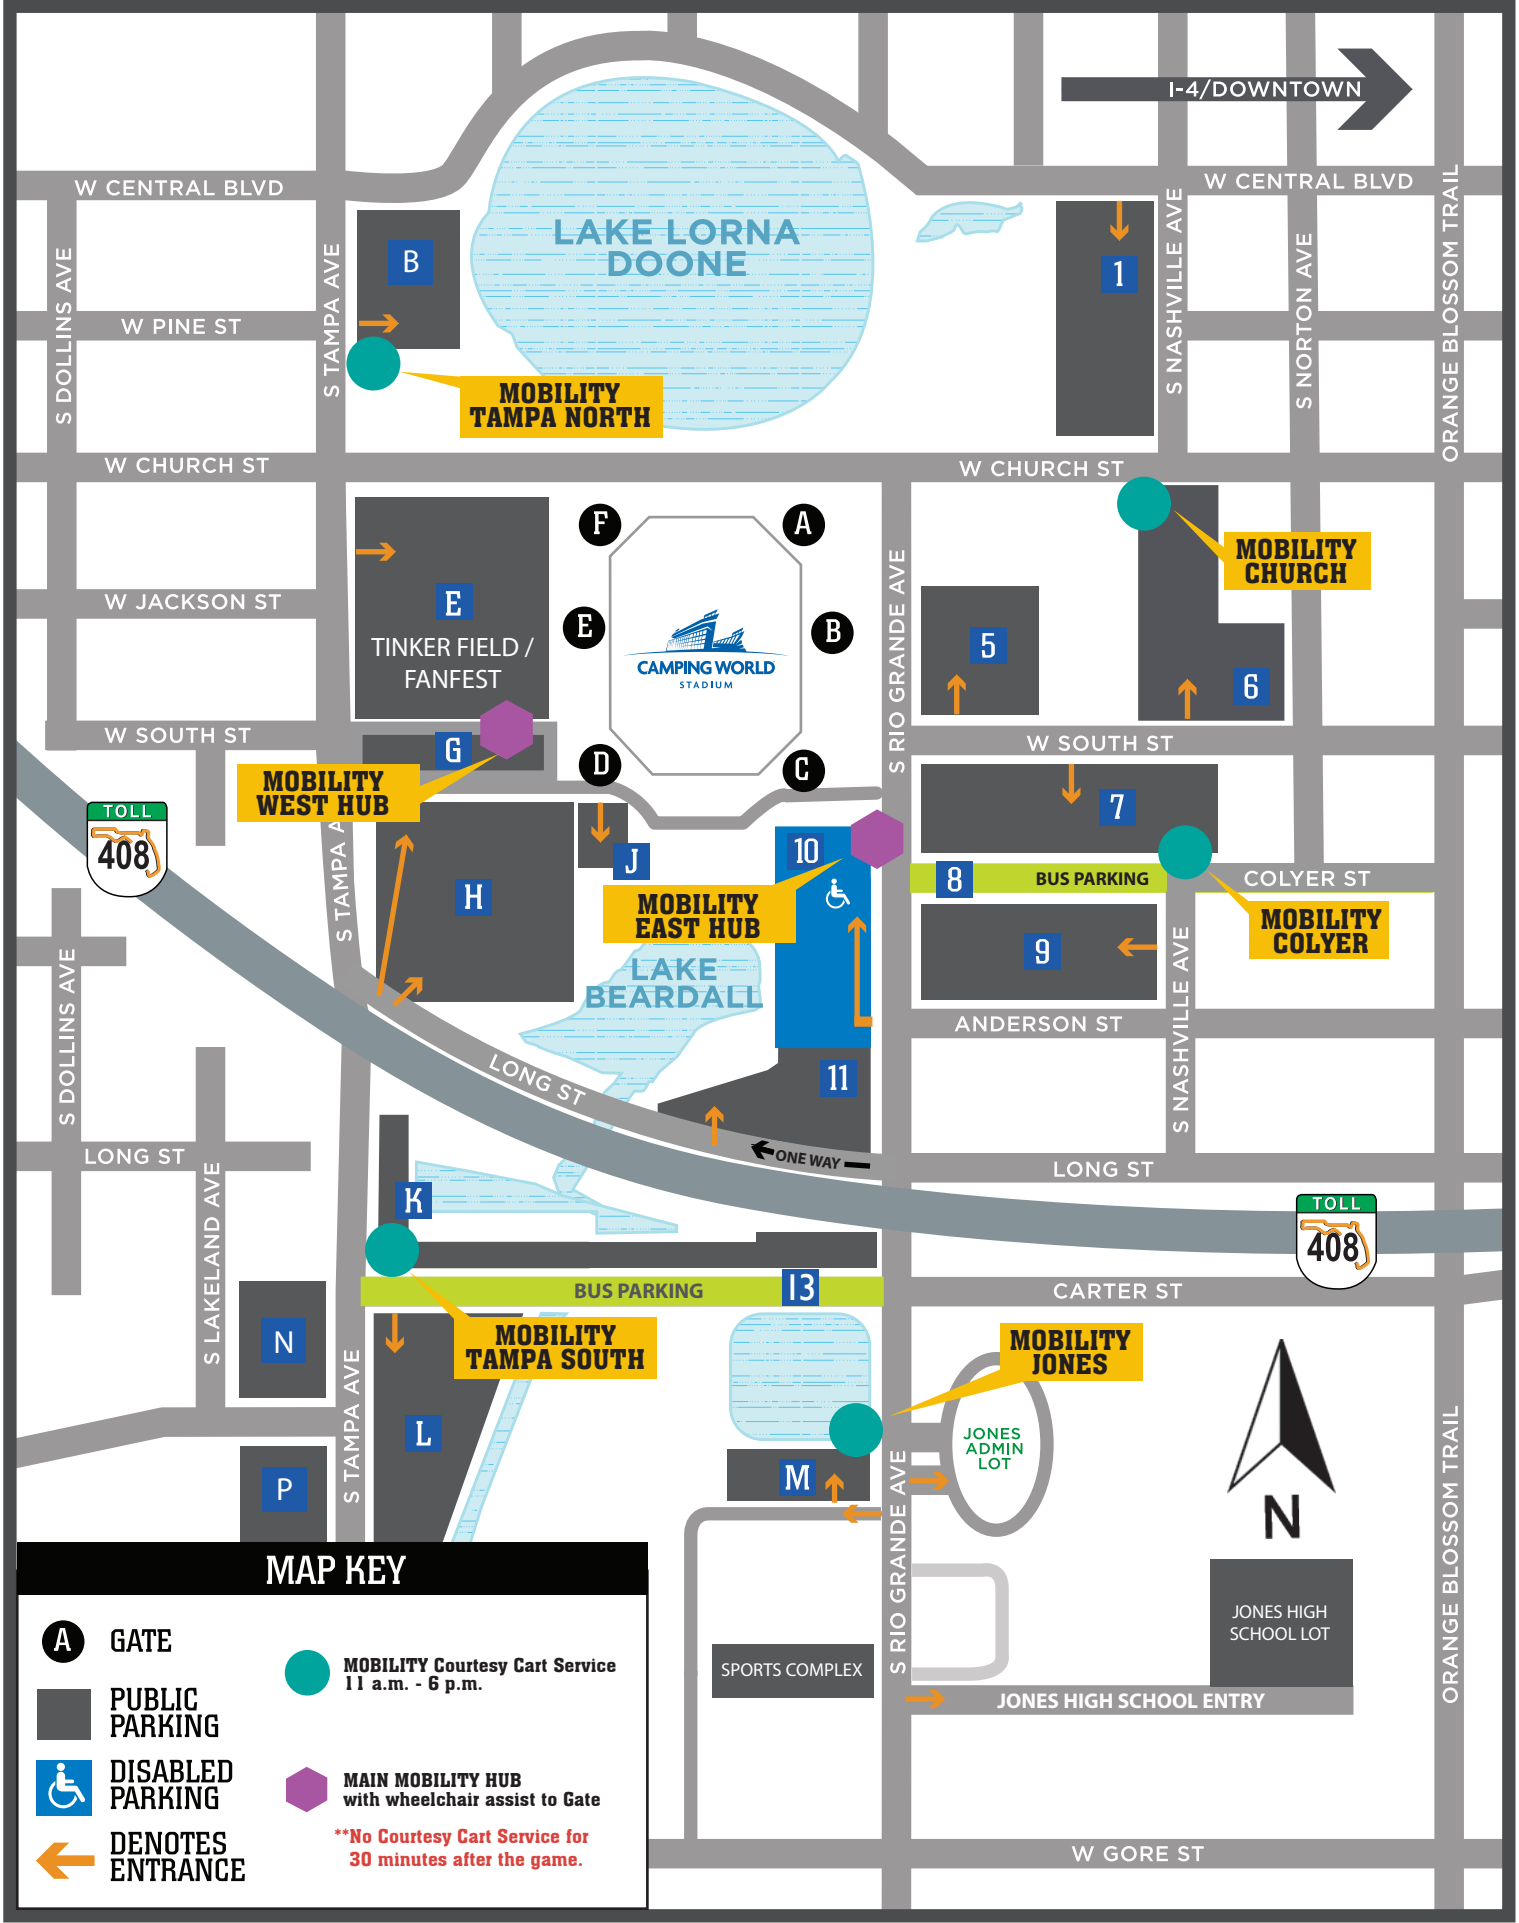

# 2021 CITRUS BOWL MOBILITY MAP

## MAP KEY

- A** GATE
  - B** PUBLIC PARKING
  - C** DISABLED PARKING
  - D** DENOTES ENTRANCE
  - E** MOBILITY Courtesy Cart Service 11 a.m. - 6 p.m.
  - F** MAIN MOBILITY HUB with wheelchair assist to Gate
- \*\*No Courtesy Cart Service for 30 minutes after the game.**